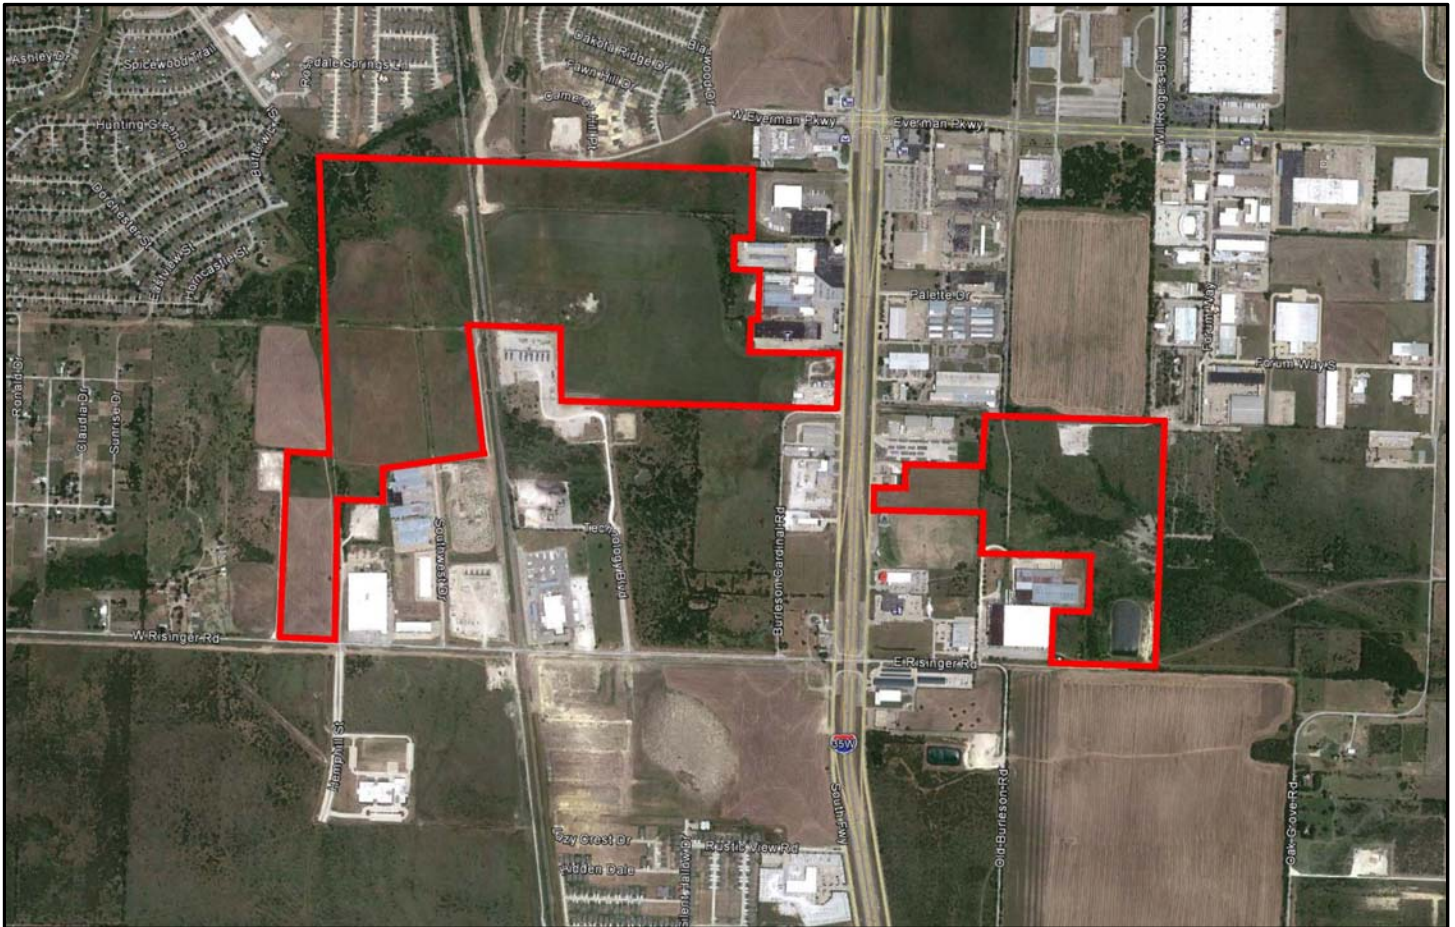

I-35 South Land Fort Worth, Texas 76134

➤ **About 350 Acres of raw land
for sale or build to suites**

➤ **Zoning – I & J**

➤ **Potential Rail Spur**

➤ **Easy access to I-35**

For Information:

(817) 731-6199 Phone