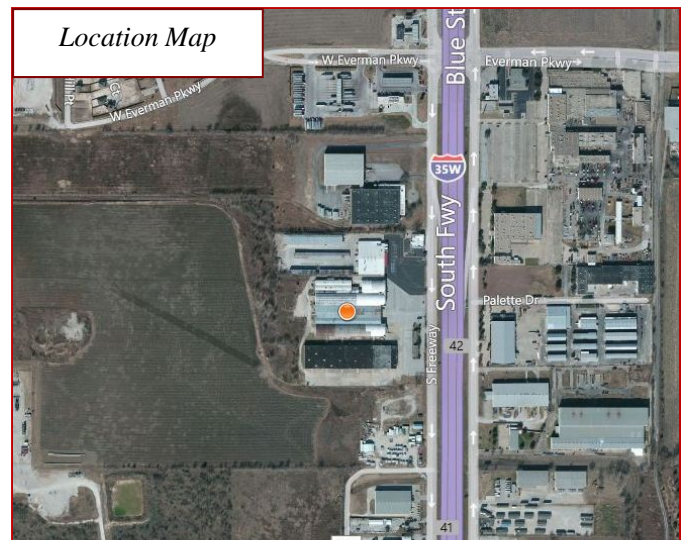

8912 South Freeway
Fort Worth, Texas 76140

For Information:

(817) 731-6199 Phone
(817) 731-0899 Fax

Hickman Investments, Ltd.

6777 Camp Bowie Blvd., Ste. 600
Fort Worth, Texas 76116

- **163,329 SF**
- **Excellent access right off highway**
- **240 SF Common Area Kitchen**
- **3 Large Office / Conference Rooms**
- **Zoning "I" – Light Industrial**

Great location just off of I-35W in South Fort Worth.

8912 South Freeway

Fort Worth, Texas 76140

<u>Suite</u>	<u>SF</u>
A	37,040
B	52,876
C	35,716
D	12,000
E	21,597
Total = 159,229	

Interstate 35